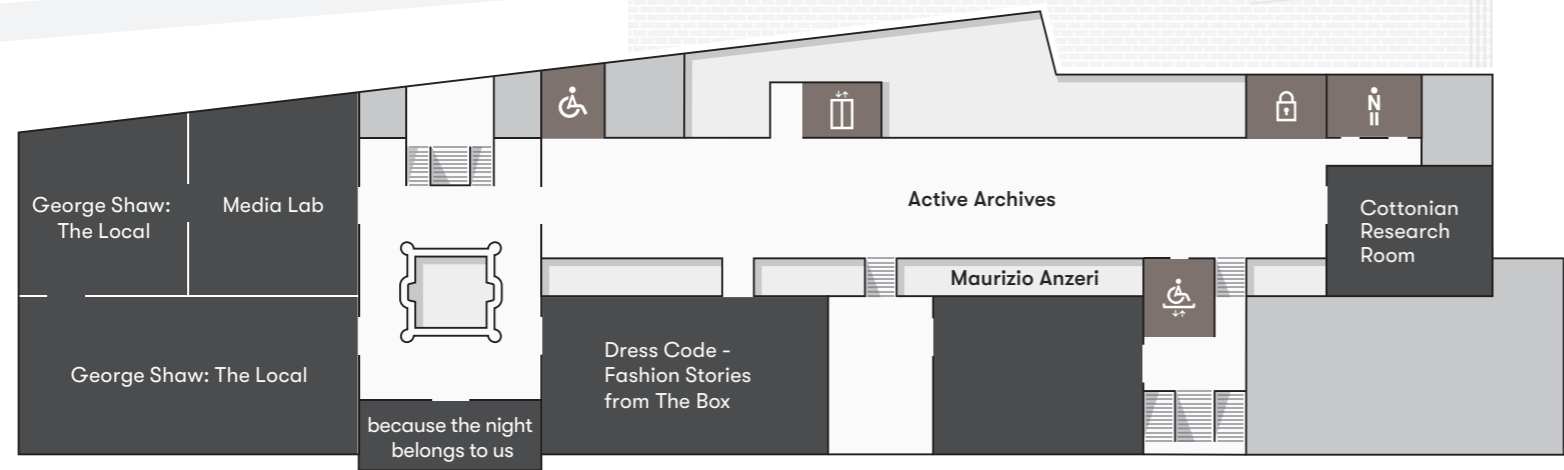

1

Level 1

George Shaw: The Local
(until 4 Sep)
because the night belongs to us (until 4 Sep)
Dress Code - Fashion Stories from The Box
(until 4 Sep)
Maurizio Anzeri: On The Move (until 11 Sep)

Active Archives
Media Lab
Cottonian Research Room
The University of Plymouth
Foulston Room

Toilets ♀ ♂ ♿ ♿

G

Level G

100 Journeys
Mammoth
Port of Plymouth

Shop 🏪
Toilets ♿

Level LG

Maurizio Anzeri: On The Move
(until 11 Sep)

Simmons Learning Room

Information i
The Box Kitchen & Bar 🍷
Buggies 🛒
Changing Places ♿
Toilets ♀ ♂ ♿ ♿

Tavistock Place

The Little Box 🍷

St Luke's

because the night belongs to us
(until 4 Sep)

The Levinsky Gallery

Maurizio Anzeri:
On The Move (6 Aug - 11 Sep)

The Levinsky Gallery Entrance

Maurizio Anzeri: On The Move

NORTH HILL (B3250)