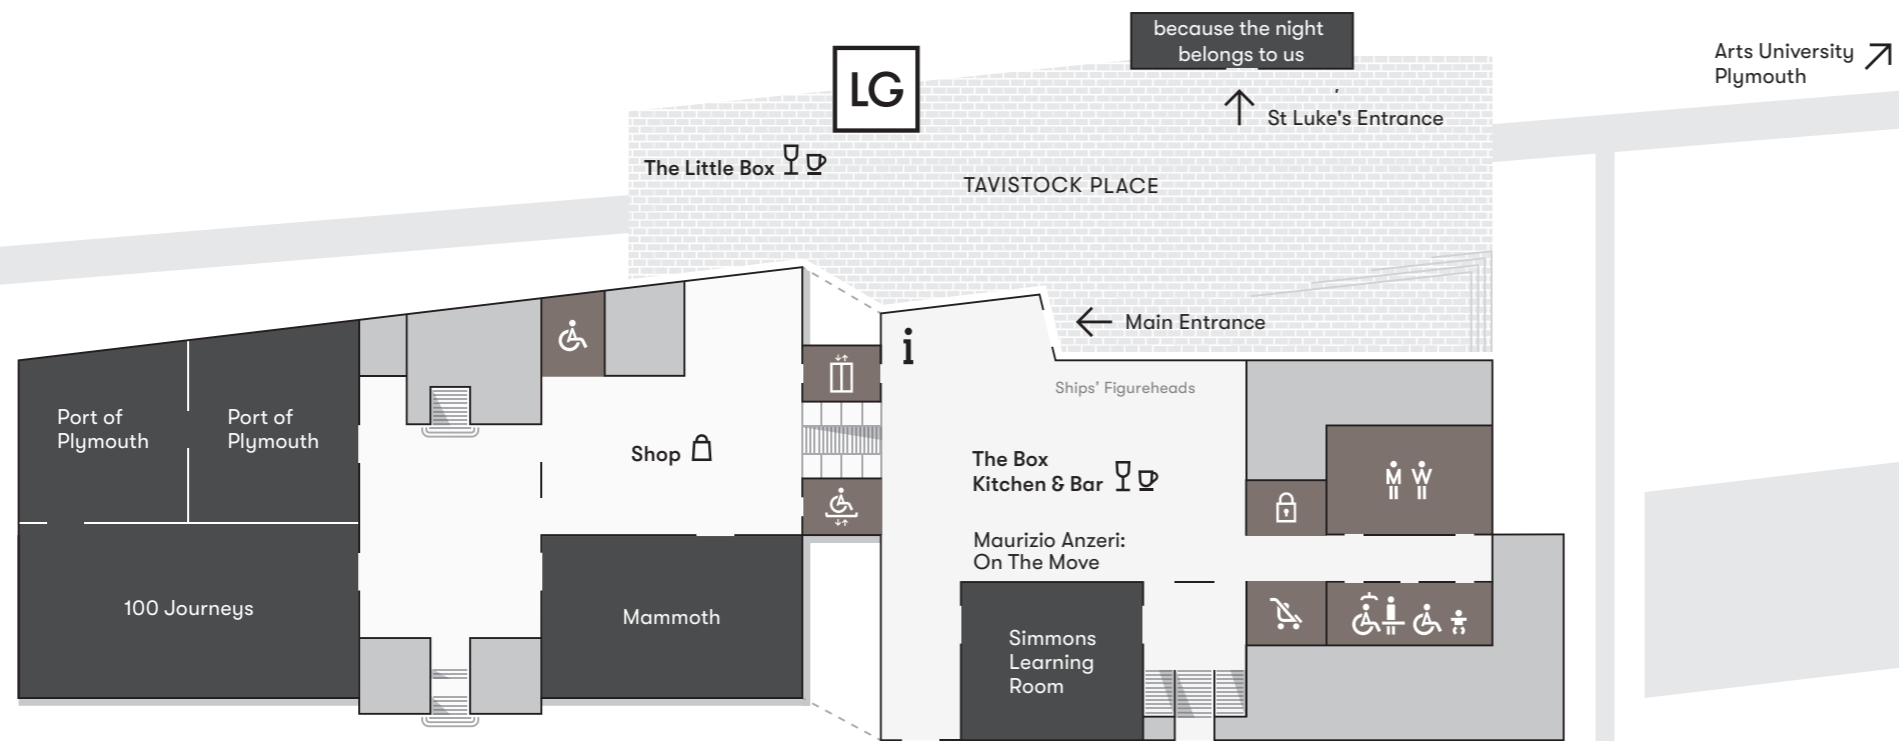

1

Level 1

George Shaw: The Local
(until 4 Sep)
because the night belongs to us (until 4 Sep)
Dress Code - Fashion Stories from The Box
(until 4 Sep)
Maurizio Anzeri: On The Move (until 11 Sep)

Active Archives
Media Lab
Cottonian Research Room
The University of Plymouth
Foulston Room

Toilets ♀ ♂ ♿ ♿

G

Level G

100 Journeys
Mammoth
Port of Plymouth

Shop 🏪
Toilets ♿

Level LG

Maurizio Anzeri: On The Move
(until 11 Sep)

Simmons Learning Room

Information i
The Box Kitchen & Bar 🍷
Buggies 🛒
Changing Places ♿
Toilets ♀ ♂ ♿ ♿

Tavistock Place

The Little Box 🍷

St Luke's

because the night belongs to us
(until 4 Sep)

The Levinsky Gallery

Maurizio Anzeri:
On The Move (6 Aug - 11 Sep)

The Levinsky Gallery Entrance

Maurizio Anzeri: On The Move

NORTH HILL (B3250)