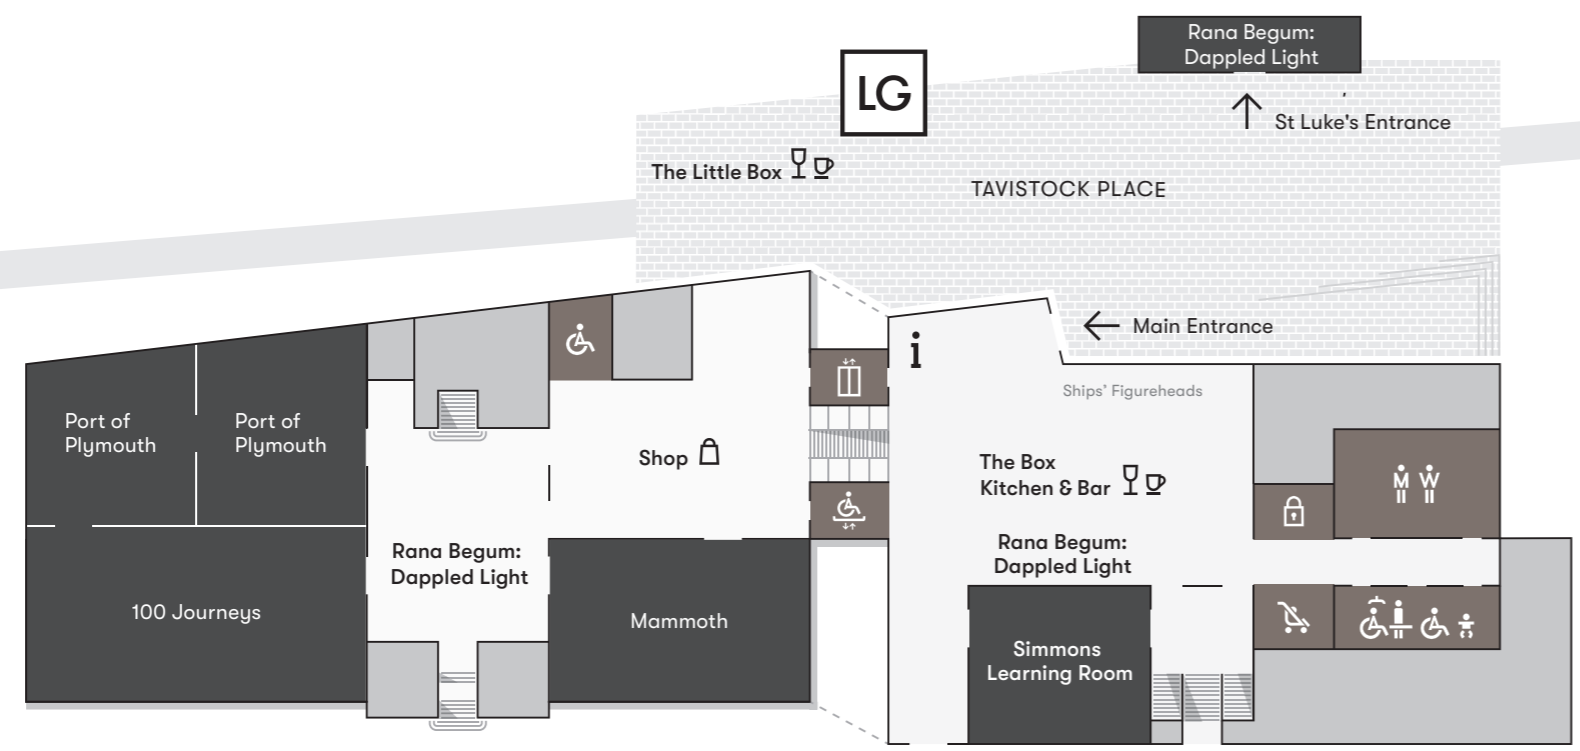

1

Level 1

Reframing Reynolds: A Celebration
24 June - 29 October 2023

People and Place: Art Collection Showcase
Throughout 2023

- Active Archives
- Bridge Gallery
- Media Lab
- Cottonian Research Room
- The University of Plymouth
- Foulston Room

Toilets ♀ ♂ ♿

G

Level G

Rana Begum: Dappled Light
24 June - 24 September 2023

- Mammoth
- Port of Plymouth

Shop 🏪
Toilets ♿

Level LG

Rana Begum: Dappled Light
24 June - 24 September 2023

- Information **i**
- The Box Kitchen & Bar 🍷 🍷
- Buggies 🛴
- Changing Places ♿ ♿
- Toilets ♿ ♿ ♿

Tavistock Place

The Little Box 🍷 🍷

St Luke's

Rana Begum: Dappled Light
24 June - 24 September 2023

NORTH HILL (B3250)

The Levinsky Gallery

Arts University Plymouth ↗

LG

i

Main Entrance ←

St Luke's Entrance ↑

South Entrance ↑

TAVISTOCK PLACE