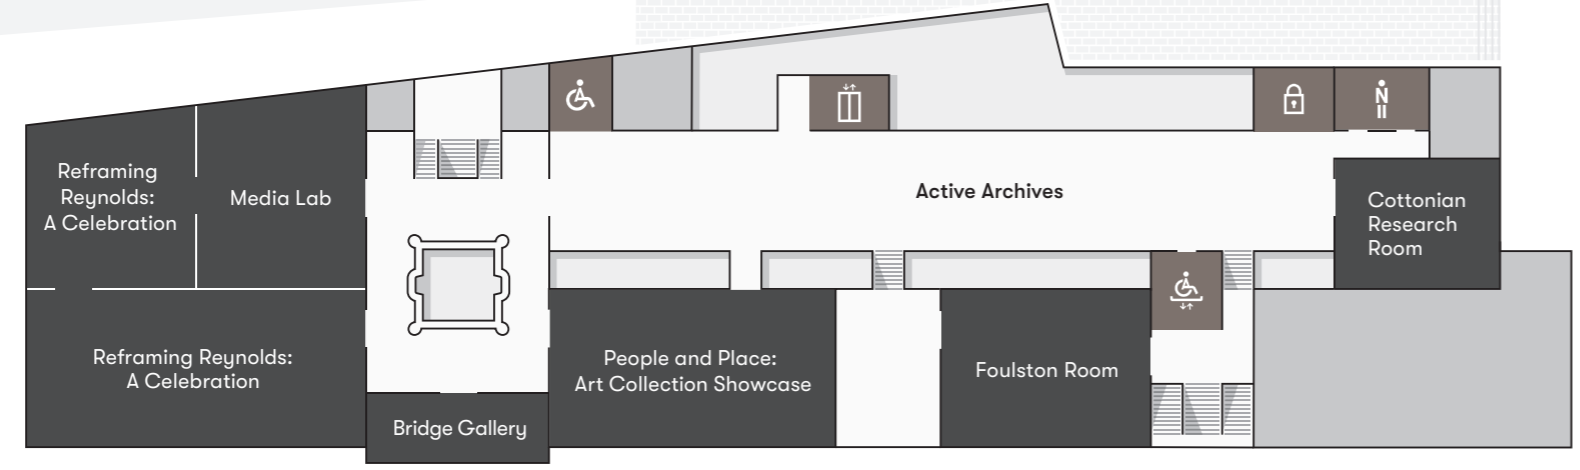

1

Level 1

Reframing Reynolds: A Celebration
24 June - 29 October 2023

People and Place: Art Collection Showcase
Throughout 2023

- Active Archives
- Bridge Gallery
- Media Lab
- Cottonian Research Room
- The University of Plymouth
- Foulston Room

Toilets ♀ ♂ ♿

G

Level G

Rana Begum: Dappled Light
24 June - 24 September 2023

- Mammoth
- Port of Plymouth

Shop 🏪
Toilets ♿

Level LG

Rana Begum: Dappled Light
24 June - 24 September 2023

- Information **i**
- The Box Kitchen & Bar 🍷 🍷
- Buggies 🛴
- Changing Places ♿ ♿
- Toilets ♿ ♿ ♿

Tavistock Place

The Little Box 🍷 🍷

St Luke's

Rana Begum: Dappled Light
24 June - 24 September 2023

NORTH HILL (B3250)