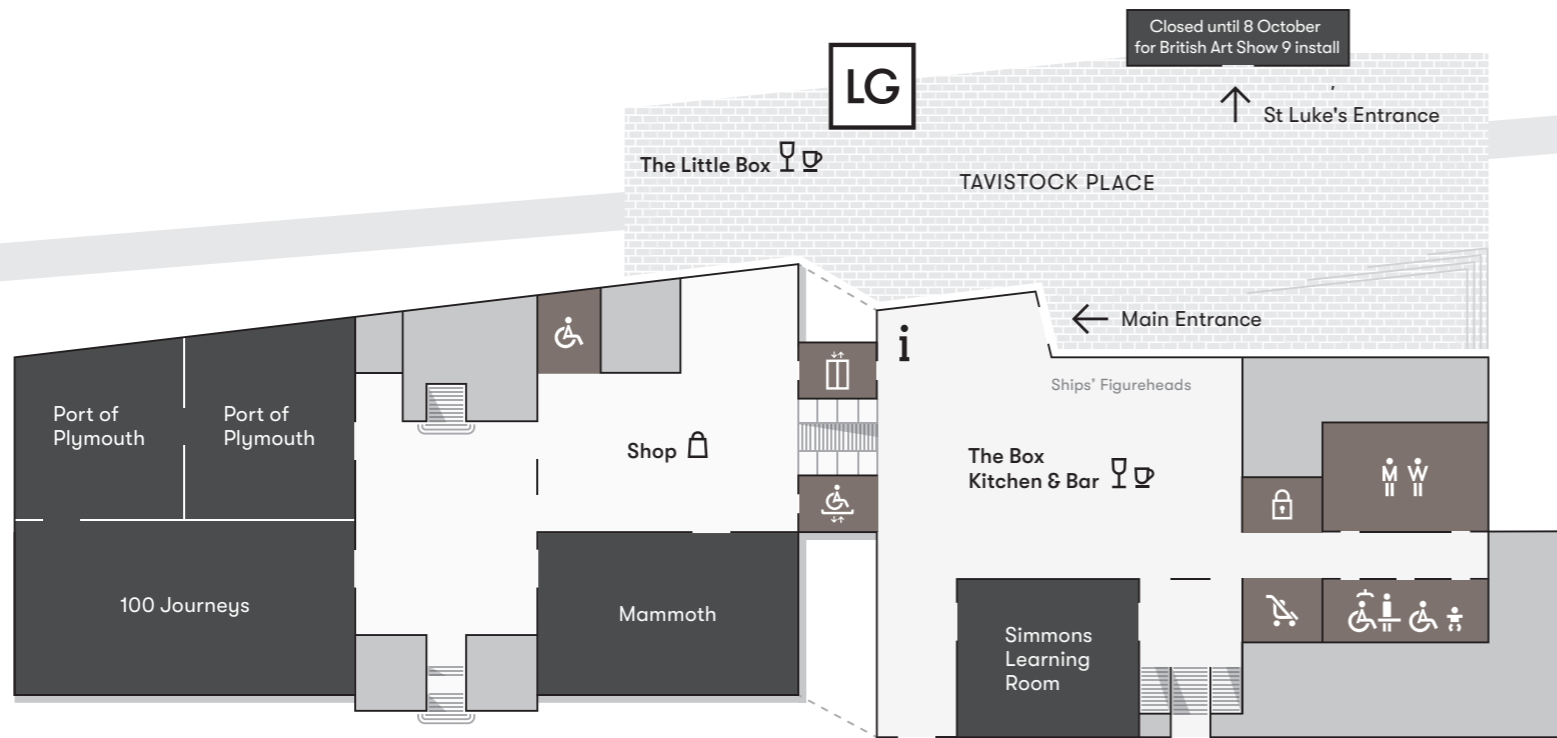

1

Level 1

- Active Archives
- Media Lab
- Cottonian Research Room
- The University of Plymouth Foulston Room

Toilets ♀ ♂ ♿

G

Level G

- 100 Journeys
- Mammoth
- Port of Plymouth

Shop 🗝
Toilets ♿

Level LG

- Simmons Learning Room
- Information i
- The Box Kitchen & Bar ☺ ☹
- Buggies 🛒
- Changing Places ♿ ♿
- Toilets ♀ ♂ ♿

Tavistock Place

The Little Box ☺ ☹