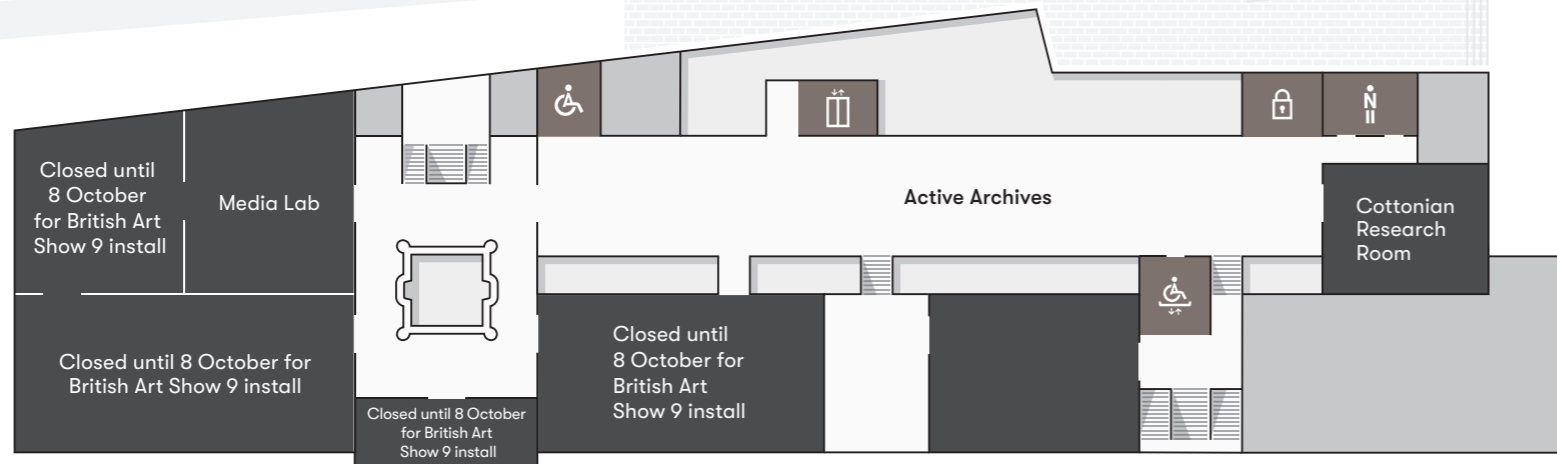

1

Level 1

- Active Archives
- Media Lab
- Cottonian Research Room
- The University of Plymouth Foulston Room

Toilets ♀ ♂ ♿

G

Level G

- 100 Journeys
- Mammoth
- Port of Plymouth

Shop 🗝
Toilets ♿

Level LG

- Simmons Learning Room
- Information i
- The Box Kitchen & Bar ☺ ☹
- Buggies 🛒
- Changing Places ♿ ♿
- Toilets ♀ ♂ ♿

Tavistock Place

The Little Box ☺ ☹